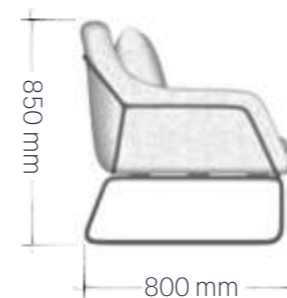

JUPITER

Edition | 2024

Introducing the Jupiter lounge chair, a refined addition to our collection that exudes contemporary elegance, comfort, and functionality.

Crafted with a solid black metal framework, this chair boasts 2x2 looped legs that provide a robust and sturdy base to its sleek design.

This medium-sized lounge chair offers both comfort and prestige to any environment, making it an ideal choice for those seeking a sophisticated seating option. With its refined aesthetic and superior construction, the Jupiter lounge chair is sure to elevate any space it occupies.