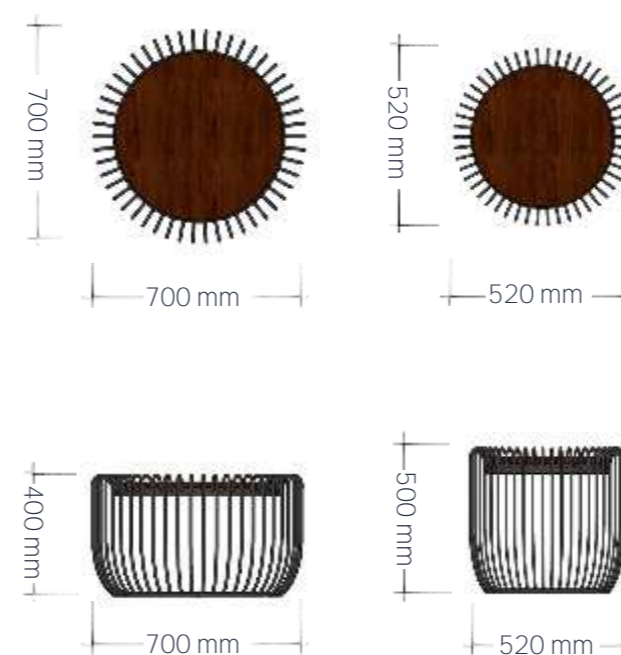

# MERCURY

Edition | 2024

Part of the Luna suite, the Mercury has been designed to impress, the Mercury coffee and side tables effortlessly combines style and function.

The black metal frame not only adds a contemporary touch but also ensures durability and stability. The mocha elm tabletop not only looks visually appealing but also provides ample space for displaying decorative items or serving refreshments.

Whether you have a modern or traditional office space, these tables are a perfect choice to elevate your interior design.