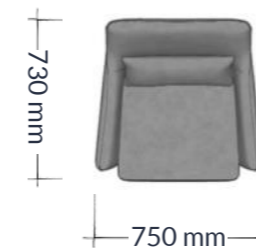

# SOLIS

Edition | 2024

Designed with utmost comfort in mind, the Solis swivel chair boasts a generous amount of padding that envelops you in a cloud of relaxation. Sink into its plush seat and feel the stress of the day melt away. To further enhance your comfort, an additional back pillow is included, providing extra support.

But comfort is not the only feature that sets this chair apart. The Solis chair also offers a 360-degree swivel function, allowing you to effortlessly turn and pivot, providing convenience and flexibility in your seating experience. Whether you need to reach for something or engage in a conversation, this chair ensures you can do so with ease.