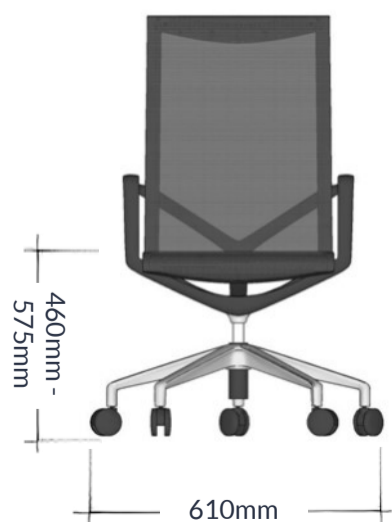

BARCA (HIGH BACK)

Edition | 2024

BARCA TASK CHAIR

A modern and minimalist chair with a clearly defined structure, which is well-known for its strong design elements and high functionality. Molded looped armrests are joined perfectly with a "Y" back support and lower structure to provide a light & elegant presence, allowing one to be cradled securely with comfort.

BARCA (HIGH BACK)

Edition | 2024

Barca High-Back | With its sleek back curvature, the Barca provides the perfect lumbar support. The continuous seat and backrest in a charcoal mesh fabric presents a crisp airy look and with its integrated armrests, this chair presents itself well in any modern and professional space. The 5-star base is available on castors, or on glides (optional) and finished all in black with a charcoal mesh. The Barca is also available as a mid-back option.