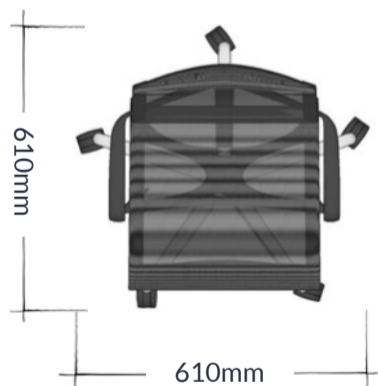

BARCA (HIGH BACK)

Edition | 2024

BARCA TASK CHAIR

A modern and minimalist chair with a clearly defined structure, which is well-known for its strong design elements and high functionality. Molded looped armrests are joined perfectly with a "Y" back support and lower structure to provide a light & elegant presence, allowing one to be cradled securely with comfort.

BARCA (HIGH BACK)

Edition | 2024

Barca High-Back | With its sleek back curvature, the Barca provides the perfect lumbar support. The continuous seat and backrest in a charcoal mesh fabric presents a crisp airy look and with its integrated armrests, this chair presents itself well in any modern and professional space. The 5-star base is available on castors, or on glides (optional) and finished all in black with a charcoal mesh. The Barca is also available as a mid-back option.