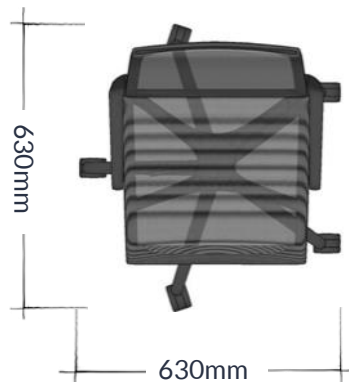

POLY

(HIGH BACK)

Edition | 2024

POLY TASK CHAIR

A modern and minimalist chair, renowned for its strong design elements and exceptional functionality. Part of the Barca family, this chair features beautifully moulded looped armrests for added elegance. Designed with an all mesh back and seat, this chair offers both ergonomic support and aesthetic appeal. Experience the perfect blend of style and comfort with this well-designed chair.

POLY (HIGH BACK)

Edition | 2024

Poly High-Back | The Poly chair offers excellent lumbar support with its sleek back curvature, ensuring optimal comfort for users. Its continuous seat and backrest, made of charcoal mesh fabric, give it a modern and airy appearance. The integrated armrests add to its professional look, making it suitable for any contemporary workspace. The chair comes with a 5-star base, available in black, and can be equipped with castors or glides for mobility. Additionally, the Poly is also available as a mid-back option, providing versatility for different seating preferences.