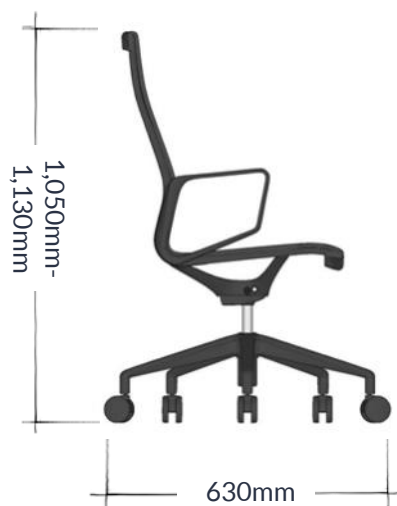

POLY

(HIGH BACK)

Edition | 2024

POLY TASK CHAIR

A modern and minimalist chair, renowned for its strong design elements and exceptional functionality. Part of the Barca family, this chair features beautifully moulded looped armrests for added elegance. Designed with an all mesh back and seat, this chair offers both ergonomic support and aesthetic appeal. Experience the perfect blend of style and comfort with this well-designed chair.

POLY (HIGH BACK)

Edition | 2024

Poly High-Back | The Poly chair offers excellent lumbar support with its sleek back curvature, ensuring optimal comfort for users. Its continuous seat and backrest, made of charcoal mesh fabric, give it a modern and airy appearance. The integrated armrests add to its professional look, making it suitable for any contemporary workspace. The chair comes with a 5-star base, available in black, and can be equipped with castors or glides for mobility. Additionally, the Poly is also available as a mid-back option, providing versatility for different seating preferences.