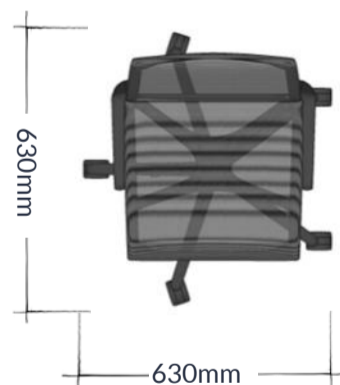

## POLY TASK CHAIR

A modern and minimalist chair, renowned for its strong design elements and exceptional functionality. Part of the Barca family, this chair features beautifully moulded looped armrests for added elegance. Designed with an all mesh back and seat, this chair offers both ergonomic support and aesthetic appeal. Experience the perfect blend of style and comfort with this well-designed chair.

# POLY (MID BACK)

Edition | 2024

Poly Mid-Back | The Poly chair offers excellent lumbar support with its sleek back curvature, ensuring optimal comfort for users. Its continuous seat and backrest, made of charcoal mesh fabric, give it a modern and airy appearance. The integrated armrests add to its professional look, making it suitable for any contemporary workspace. The chair comes with a 5-star base, available in black, and can be equipped with castors or glides for mobility. Additionally, the Poly is also available as a high-back option, providing versatility for different seating preferences.