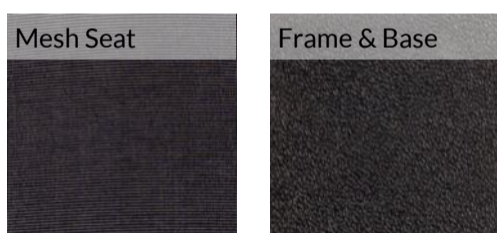

## POLY TASK CHAIR

A modern and minimalist chair, renowned for its strong design elements and exceptional functionality. Part of the Barca family, this chair features beautifully moulded looped armrests for added elegance. Designed with an all mesh back and seat, this chair offers both ergonomic support and aesthetic appeal. Experience the perfect blend of style and comfort with this well-designed chair.

# POLY (MID BACK)

Edition | 2024

Poly Mid-Back | The Poly chair offers excellent lumbar support with its sleek back curvature, ensuring optimal comfort for users. Its continuous seat and backrest, made of charcoal mesh fabric, give it a modern and airy appearance. The integrated armrests add to its professional look, making it suitable for any contemporary workspace. The chair comes with a 5-star base, available in black, and can be equipped with castors or glides for mobility. Additionally, the Poly is also available as a high-back option, providing versatility for different seating preferences.