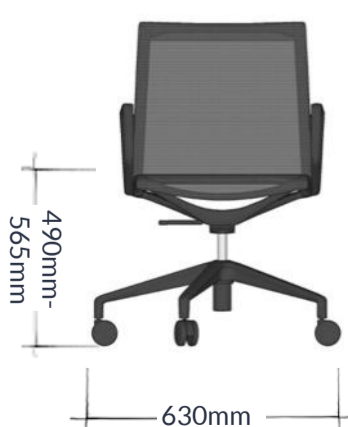

## POLY TASK CHAIR

A modern and minimalist chair, renowned for its strong design elements and exceptional functionality. Part of the Barca family, this chair features beautifully moulded looped armrests for added elegance. Designed with an all mesh back and seat, this chair offers both ergonomic support and aesthetic appeal. Experience the perfect blend of style and comfort with this well-designed chair.

# POLY (MID BACK)

Edition | 2024

Poly Mid-Back | The Poly chair offers excellent lumbar support with its sleek back curvature, ensuring optimal comfort for users. Its continuous seat and backrest, made of charcoal mesh fabric, give it a modern and airy appearance. The integrated armrests add to its professional look, making it suitable for any contemporary workspace. The chair comes with a 5-star base, available in black, and can be equipped with castors or glides for mobility. Additionally, the Poly is also available as a high-back option, providing versatility for different seating preferences.