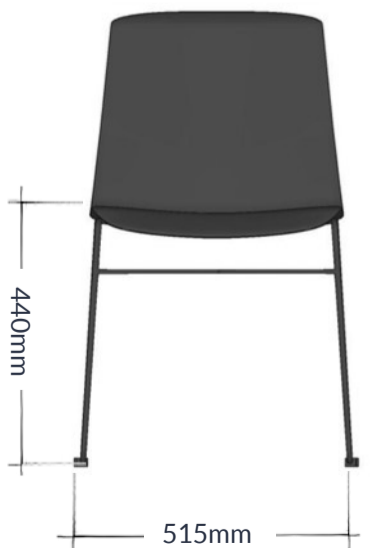

iSo-C

Edition | 2024

iSo-C CAFÉ CHAIR

Subtly plays with geometry and shadows with its sleek PU backrest and black metal base frame. Designed for versatility, this product allows multiple pieces to be stacked together, saving valuable space when not in use. Whether it's for a meeting, conference, or dining space, this product is an exceptional choice. Its modern design & space-saving feature make it a practical and elegant addition to any environment.

iSo-C

Edition | 2024

iSo-C café chair | A fully practical and stylish café chair, designed to enhance any room layout. The chair features foot caps that can be used to keep adjacent chairs in place, ensuring an organized and neat arrangement. Crafted with a polypropylene fibre backrest and seat, the chair also includes an upholstered fabric seat cushion for added comfort. The 12mm solid steel tube, coated in black powder, gives the chair a visually light and airy appearance, while the clean sled base design allows for easy stacking, making it convenient for storage when needed.