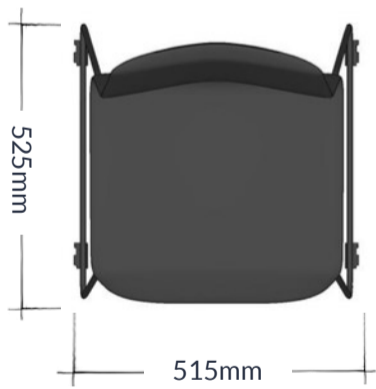

iSo-C

Edition | 2024

iSo-C CAFÉ CHAIR

Subtly plays with geometry and shadows with its sleek PU backrest and black metal base frame. Designed for versatility, this product allows multiple pieces to be stacked together, saving valuable space when not in use. Whether it's for a meeting, conference, or dining space, this product is an exceptional choice. Its modern design & space-saving feature make it a practical and elegant addition to any environment.

iSo-C

Edition | 2024

iSo-C café chair | A fully practical and stylish café chair, designed to enhance any room layout. The chair features foot caps that can be used to keep adjacent chairs in place, ensuring an organized and neat arrangement. Crafted with a polypropylene fibre backrest and seat, the chair also includes an upholstered fabric seat cushion for added comfort. The 12mm solid steel tube, coated in black powder, gives the chair a visually light and airy appearance, while the clean sled base design allows for easy stacking, making it convenient for storage when needed.