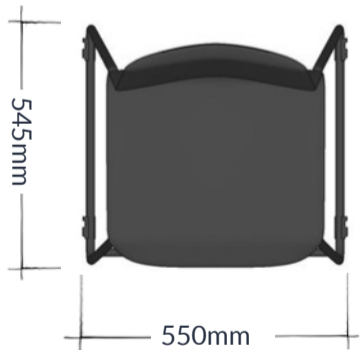

iSo-H HIGH STOOL

Subtly plays with geometry and shadows with its sleek PU backrest and black metal base frame. Designed for versatility, this product allows multiple pieces to be stacked together, saving valuable space when not in use. Whether it's for a collaboration area or a dining space, this product is an exceptional choice. Its modern design & space-saving feature make it a practical and elegant addition to any environment.

iSo-H

Edition | 2024

iSo-H high stool | A fully practical and stylish high stool, designed to enhance any space. Crafted with a polypropylene fibre backrest and seat, the chair also includes an upholstered fabric seat cushion for added comfort. The 12mm solid steel tube, coated in black powder, gives the chair a visually light and airy appearance, while the clean sled base design allows for easy stacking, making it convenient for storage when needed.