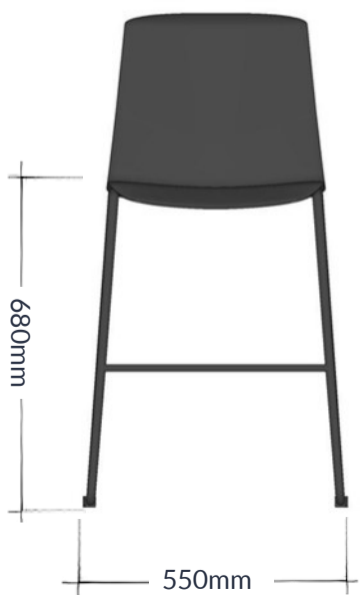

iSo-H HIGH STOOL

Subtly plays with geometry and shadows with its sleek PU backrest and black metal base frame. Designed for versatility, this product allows multiple pieces to be stacked together, saving valuable space when not in use. Whether it's for a collaboration area or a dining space, this product is an exceptional choice. Its modern design & space-saving feature make it a practical and elegant addition to any environment.

iSo-H

Edition | 2024

iSo-H high stool | A fully practical and stylish high stool, designed to enhance any space. Crafted with a polypropylene fibre backrest and seat, the chair also includes an upholstered fabric seat cushion for added comfort. The 12mm solid steel tube, coated in black powder, gives the chair a visually light and airy appearance, while the clean sled base design allows for easy stacking, making it convenient for storage when needed.