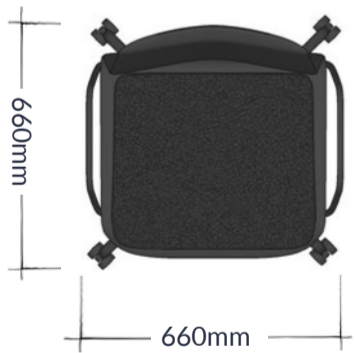

iSo-M MEETING CHAIR

An elegant chair that combines flexibility and comfort, making it a versatile option for collaborative or meeting spaces. Designed with contemporary aesthetics, it seamlessly blends into any multi-functional environment. Its ergonomic features ensure optimal comfort during long hours of use. With its sleek design and ease of use, this chair is a perfect choice for modern workspaces.

iSo-M

Edition | 2024

iSo-M Meeting Chair | Crafted with a moulded polypropylene fibre black backrest seamlessly curving into the seat base, this chair offers a comfortable seating experience. The PA mechanism with self-developed molds ensures smooth movement without a locking function, allowing for a flexible back angle of 100°. The chair features a black fabric padded seat and a black powder coated metal frame with fixed armrests. Designed for versatility, the iSo-M chair comes with an adjustable seat height function, allowing you to customize it according to your preference. It is built on a durable 4-leg frame and offers the option of castors or glides, providing mobility or stability as per your needs.