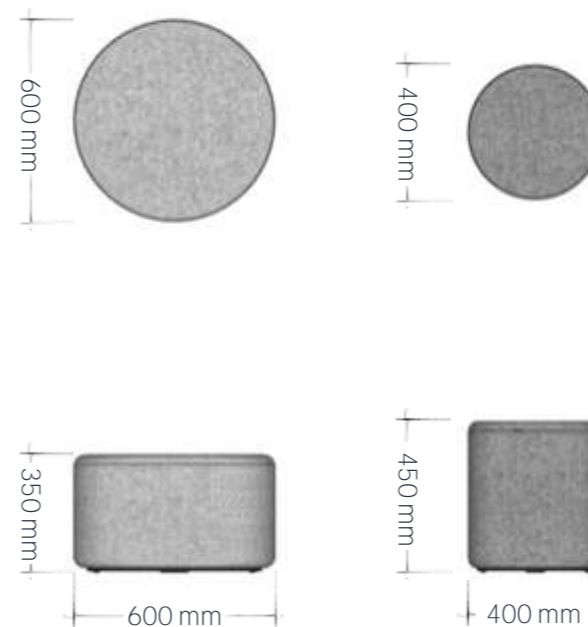

GINO | GINA

Edition | 2024

The GINO GINA pouf system is an ideal choice to energize any office setting, allowing you to set the desired mood by selecting complementary or contrasting colors.

Compact and lightweight, GINO can be easily moved and rearranged to fit the space.

Available in two diameters and two heights, it offers flexibility to meet various needs—whether for seating at a coworker's desk or for placement in waiting and lounge areas.

Workplace Designs
Architecture | Project Consultancy | Furniture | CAD & Graphics