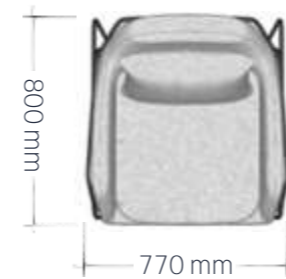

JUPITER

Edition | 2024

Introducing the Jupiter lounge chair, a refined addition to our collection that exudes contemporary elegance, comfort, and functionality.

Crafted with a solid black metal framework, this chair boasts 2x2 looped legs that provide a robust and sturdy base to its sleek design.