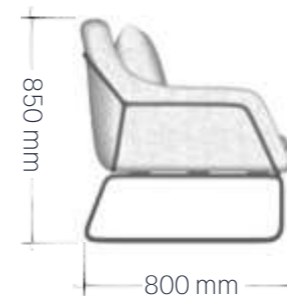

JUPITER

Edition | 2024

Introducing the Jupiter lounge chair, a refined addition to our collection that exudes contemporary elegance, comfort, and functionality.

Crafted with a solid black metal framework, this chair boasts 2x2 looped legs that provide a robust and sturdy base to its sleek design.

This medium-sized lounge chair offers both comfort and prestige to any environment, making it an ideal choice for those seeking a sophisticated seating option. With its refined aesthetic and superior construction, the Jupiter lounge chair is sure to elevate any space it occupies.