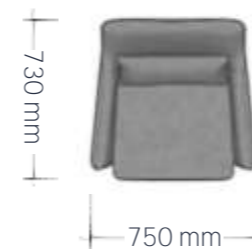

SOLIS

Edition | 2024

Designed with utmost comfort in mind, the Solis swivel chair boasts a generous amount of padding that envelops you in a cloud of relaxation. Sink into its plush seat and feel the stress of the day melt away. To further enhance your comfort, an additional back pillow is included, providing extra support.

But comfort is not the only feature that sets this chair apart. The Solis chair also offers a 360-degree swivel function, allowing you to effortlessly turn and pivot, providing convenience and flexibility in your seating experience. Whether you need to reach for something or engage in a conversation, this chair ensures you can do so with ease.