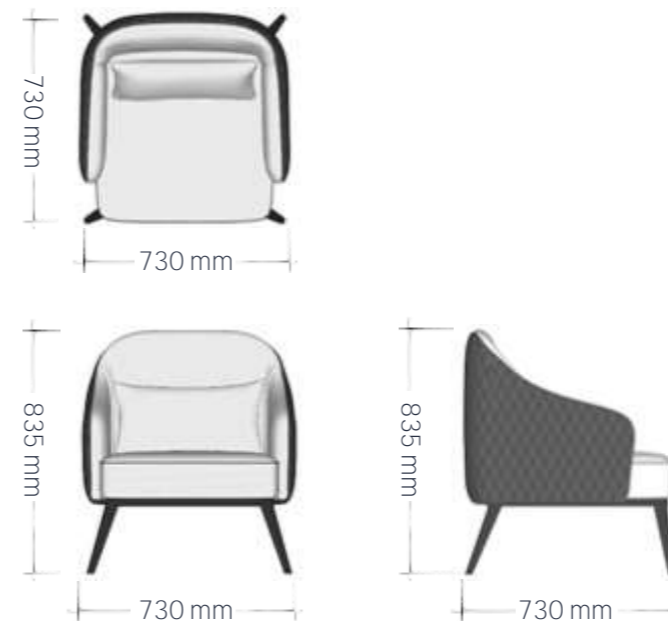

TELLUS

Edition | 2024

Introducing the Tellus armchair, a revolutionary and exquisitely crafted club chair that exudes contemporary elegance, making it an ideal addition to your lounge or reception space.

This chair boasts a deep seat that provides unparalleled comfort, while the diamond back stitching and loose comfort cushion adds a touch of sophistication and personality.

Crafted with a sturdy black metal framework, the Tellus armchair features four legs, each equipped with adjustable stud levelling feet, ensuring stability and durability.